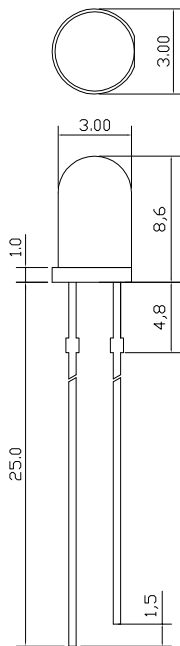

深圳市昱申科技有限公司

CHINA YOUNG SUN LED TECHNOLOGY CO., LTD.

TEL: (86) 755-28079401 28079402 28079403 28079404 28079405

FAX: (86) 755-28079407 E-mail: info@100LED.com Web: www.100LED.com

Light Degradation in mcd: ($I_F=20mA$)

Colors \ Hours	Light Degradation in mcd after Different Hours					
	216 Hrs	360 Hrs	792 Hrs	1104 Hrs	1992 Hrs	2328 Hrs
Red	1.52%	-1.22%	-3.10%	-4.68%	-5.72%	-8.27%
Yellow	-1.71%	-2.97%	-5.93%	-8.13%	-8.90%	-11.10%
Blue	3.13%	-0.33%	-3.84%	-8.23%	-21.32%	-24.92%
Green	-8.02%	-9.78%	-14.25%	-17.37%	-20.79%	-22.30%
Hours	48 Hrs	168 Hrs	336 Hrs	528 Hrs	744 Hrs	1008 Hrs
Cool White	5.28%	3.36%	-1.15%	-3.84%	-8.66%	-11.24%
Pure White	6.83%	4.11%	-0.73%	-4.25%	-9.76%	-12.63%
Warm White	1.51%	-2.19%	-7.59%	-10.53%	-13.58%	-14.98%

Mechanical Dimensions:

- ☐ All dimension are in mm, tolerance is $\pm 0.2mm$ unless otherwise noted
- ☐ An epoxy meniscus may extend about 1.5mm down the leads.
- ☐ Burr around bottom of epoxy may be 0.5mm Maximum

Unit: mm