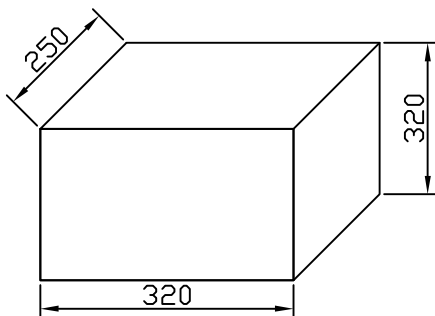

Anti-static Tube Packaging Information:

Unit: mm

Middle Box

60 pcs per tube.

25 Tubes per layer.

35 Layers per carton

875 Tubes per carton.

52.5K pcs maximum in one carton

20-23Kg per carton

Address: 5/F, Building B, Anzhihong Indl., Qinghua East Road., Longhua Town, Shenzhen CHINA. 518109

www.100LED.com

ONE HUNDRED LED
PERFECT LED