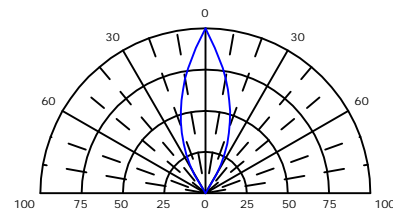

☐ Viewing Angle Drawing